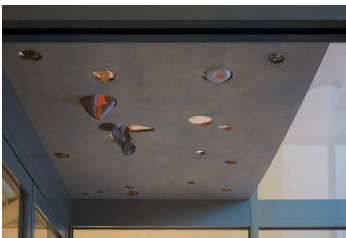

Altar for Entrances and Exits
7" x 43" x 87"
Tangerines, grapefruit, pomelos, ceramic casts, slip cast porcelain