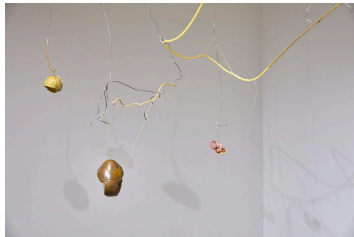

Yan Cynthia Chen

Ripe Spoils

Hunter MFA Thesis

December 7th, 2023 - January 8th, 2024

Digestion Pile

26" x 30" x 68"

Paper pulp, dye, tangerines, orange peels, plastic mesh, ceramics (low fire and porcelain), aluminum wire, steel, rubber tubing, wax

full-empty, slippery-rough, ant-crawling, branching tree

68" x 60" x 35" (installation with 3 fruit, dimensions vary)

Aluminum wire, candle wick, branches

Public Eye, Private Nose

4" x 6" x 3.5" inches (installation dimensions vary)

Ceramic (low fire and porcelain), copper wire, citrus placenta, aluminum wire, candle wick

Tether Wounds

6" x 7" x 5" (installation dimensions vary)

Ceramic, candle wick

Inner World

4.5" x 4.5" x 12" (installation dimensions vary)